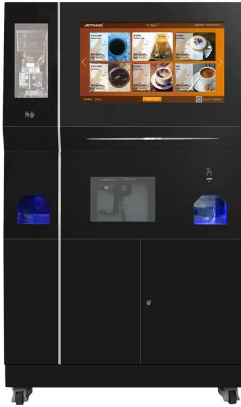

JETINNO HOT AND COLD COFFEE VENDING JL 550

Barista Hot & Iced Coffee For Your Enjoyment

Make Over 40 Beverages / Built-in Ice Maker / Make Hot, Cold & Iced Drinks

No-man Attendance, Automatic Vending

Automatic Cup Dispenser / Transparent Bean Hopper

Built-in stirrer rod warehouse

Cup Delivery Door

Powerful Machine Console Platform: Drink Promo Tag Setting Drink Data Bank, Drink Sale Report, Ads Management, Stock Management

- Built-in weighing device, precise control of ice production.
- Guarantee of continuous output of cool water.
- Switzerland Ditting Grinder, Special made blade steel, impact tolerance.
- Professional coffee brewing system.

[Read More](#)

SKU: N/A

Price: 32,694.00 GEL

Stock: N/A